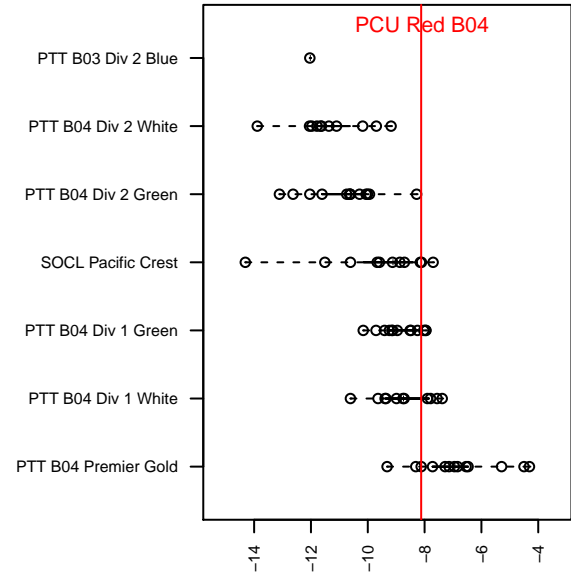

# PCU Red B04

Portland City United SC  
 Portland, OR  
 B04 total strength=438  
 attack=0.39 defense=0.21  
 fall league = PTT B04 Premier Gold  
 spr league = Spr OYS B04 Premier White

alt names used:  
 Portland City United Red  
 PCU 04B RED (OR)  
 PORTLAND CITY UNITED RED 1  
 PCU 04B Red 1  
 PCU 04B Red 1  
 PCU 04B Red 1

**attack and defense variance (black dot)  
relative to other teams  
and top 10 in region**

**attack and defense rating  
relative to others at age  
and all opponents in last 13 months**

**Performance relative to 13 month average**