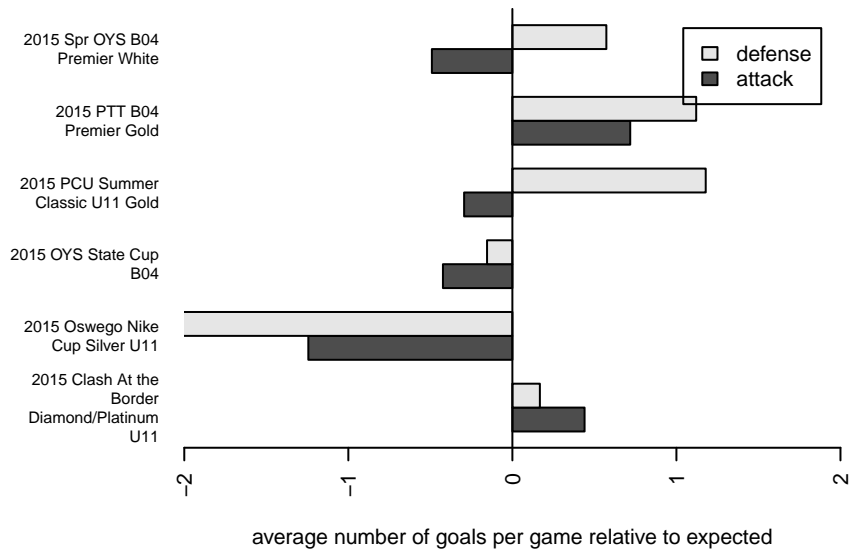

# PCU Red B04

Portland City United SC  
 Portland, OR  
 B04 total strength=438  
 attack=0.39 defense=0.21  
 fall league = PTT B04 Premier Gold  
 spr league = Spr OYS B04 Premier White

alt names used:  
 Portland City United Red  
 PCU 04B RED (OR)  
 PORTLAND CITY UNITED RED 1  
 PCU 04B Red 1  
 PCU 04B Red 1  
 PCU 04B Red 1

Venues played:  
 2015 Clash At the Border Diamond/Platinum U  
 2015 PCU Summer Classic U11 Gold  
 2015 Oswego Nike Cup Silver U11  
 2015 PTT B04 Premier Gold  
 2015 Spr OYS B04 Premier White  
 2015 OYS State Cup B04

**attack and defense variance (black dot)  
relative to other teams  
and top 10 in region**

**attack and defense rating  
relative to others at age  
and all opponents in last 13 months**

**Performance relative to 13 month average**