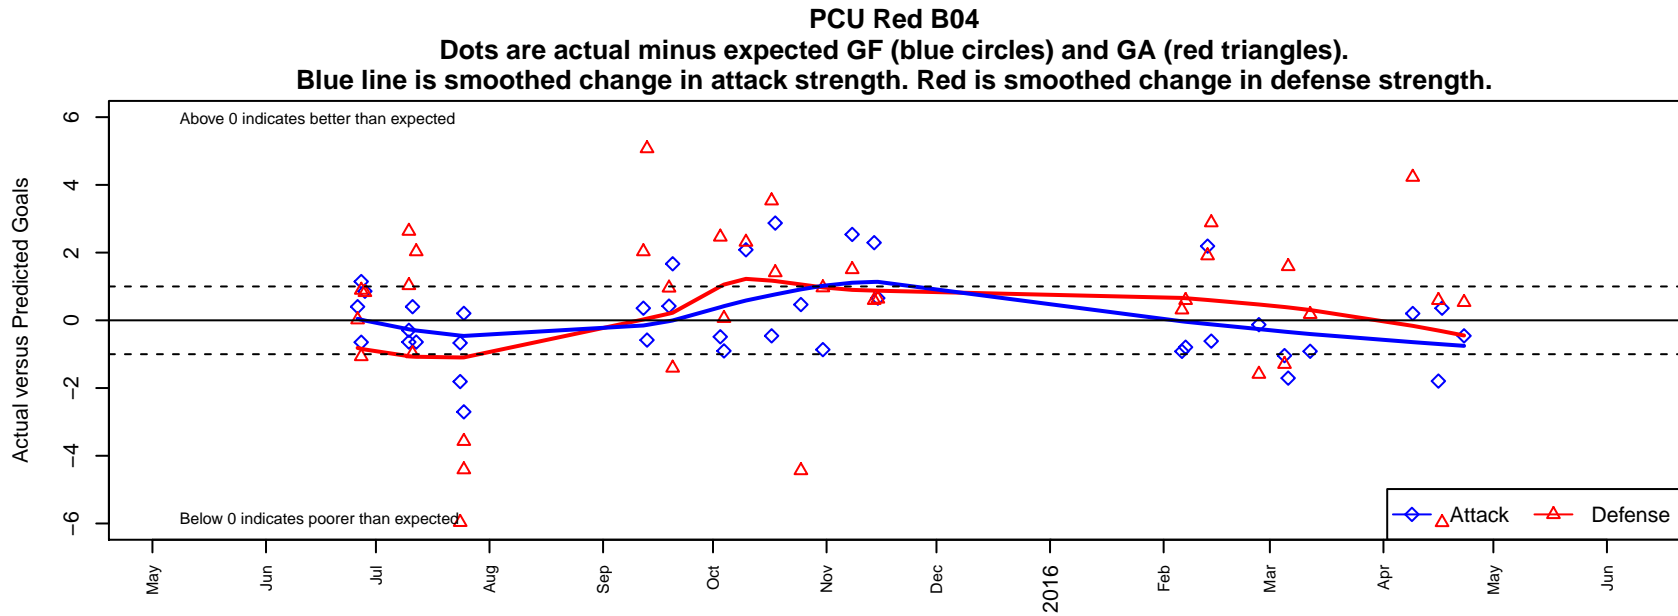

# PCU Red B04

Portland City United SC  
 Portland, OR  
 B04 total strength=438  
 attack=0.39 defense=0.21  
 fall league = PTT B04 Premier Gold  
 spr league = Spr OYS B04 Premier White

alt names used:  
 Portland City United Red  
 PCU 04B RED (OR)  
 PORTLAND CITY UNITED RED 1  
 PCU 04B Red 1  
 PCU 04B Red 1  
 PCU 04B Red 1

**attack and defense variance (black dot)  
relative to other teams  
and top 10 in region**

**attack and defense rating  
relative to others at age  
and all opponents in last 13 months**

**Performance relative to 13 month average**