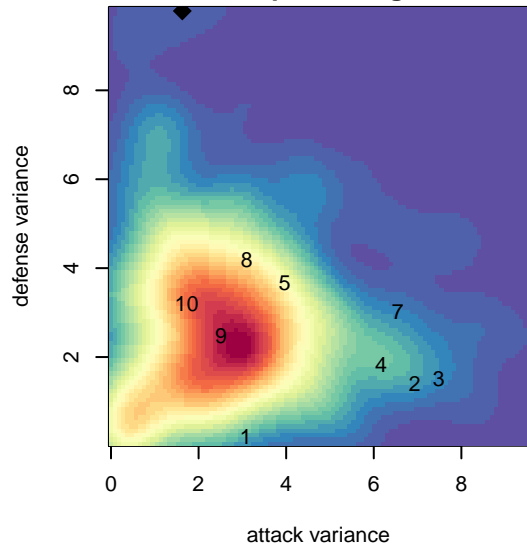

# PCU Red B04

Portland City United SC  
 Portland, OR  
 B04 total strength=438  
 attack=0.39 defense=0.21  
 fall league = PTT B04 Premier Gold  
 spr league = Spr OYS B04 Premier White

alt names used:  
 Portland City United Red  
 PCU 04B RED (OR)  
 PORTLAND CITY UNITED RED 1  
 PCU 04B Red 1  
 PCU 04B Red 1  
 PCU 04B Red 1

**attack and defense variance (black dot)  
relative to other teams  
and top 10 in region**

**attack and defense rating  
relative to others at age  
and all opponents in last 13 months**

**Performance relative to 13 month average**